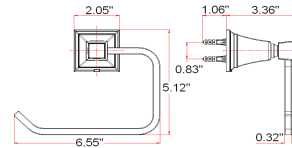

## Specifications

**Material Content** zinc base & ring / brass bar  
**Installation hardware** included

## Dimensions

24" towel bar

double robe hook

tp holder

towel ring