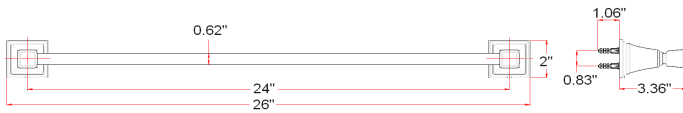

## Specifications

**Material Content** zinc base & ring / brass bar  
**Installation hardware** included

## Dimensions

24" towel bar

double robe hook

tp holder

towel ring