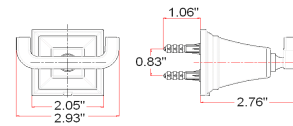

## Specifications

**Material Content** zinc base & ring / brass bar  
**Installation hardware** included

## Dimensions

24" towel bar

double robe hook

tp holder

towel ring