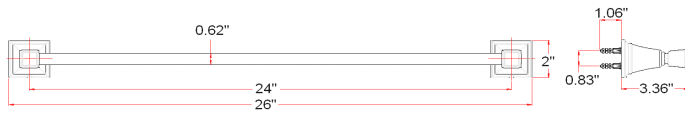

TORINO Bath Accessories Collection

Specifications

Material Content zinc base & ring / brass bar
Installation hardware included

Dimensions

24" towel bar

double robe hook

tp holder

towel ring

Warranty & Compliances

Warranty 1 Year Limited Warranty

Order Codes & Finishes/Colors

	24" towel bar	robe hook
Satin Nickel (US15)	560409	560433
Brushed Bronze	560417	560441
	tp holder	towel ring
Satin Nickel (US15)	560490	560466
Brushed Bronze	560508	560474