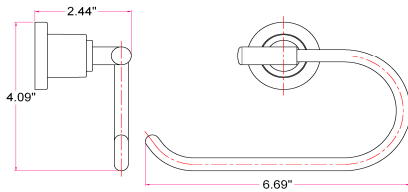

GENEVA Bath Accessories Collection

Specifications

Material Content brass base & zinc bar/steel ring/zinc roll
Installation hardware included

Dimensions

24" towel bar

24" double towel bar

robe hook

towel ring

tp holder

Warranty & Compliances

Warranty 1 Year Limited Warranty

Order Codes & Finishes/Colors

	24" towel bar	24" double towel bar	robe hook	
Polished Chrome (US26)	560292	560318	560334	TRU MATCH
Satin Nickel (US15)	560300	560326	560342	TRU MATCH
	towel ring	tp holder		
Polished Chrome (US26)	560359	560375		TRU MATCH
Satin Nickel (US15)	560367	560383		TRU MATCH