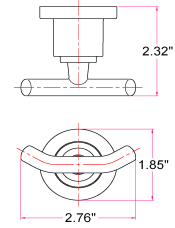

GENEVA Bath Accessories Collection

Specifications

Material Content brass base & zinc bar/steel ring/zinc roll
Installation hardware included

Dimensions

24" towel bar

24" double towel bar

robe hook

towel ring

tp holder

Warranty & Compliances

Warranty 1 Year Limited Warranty

Order Codes & Finishes/Colors

	24" towel bar	24" double towel bar	robe hook	
Polished Chrome (US26)	560292	560318	560334	TRU MATCH
Satin Nickel (US15)	560300	560326	560342	TRU MATCH
	towel ring	tp holder		
Polished Chrome (US26)	560359	560375		TRU MATCH
Satin Nickel (US15)	560367	560383		TRU MATCH