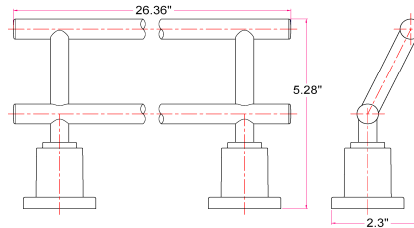

GENEVA Bath Accessories Collection

Specifications

Material Content brass base & zinc bar/steel ring/zinc roll
Installation hardware included

Dimensions

24" towel bar

24" double towel bar

robe hook

towel ring

tp holder

Warranty & Compliances

Warranty 1 Year Limited Warranty

Order Codes & Finishes/Colors

	24" towel bar	24" double towel bar	robe hook	
Polished Chrome (US26)	560292	560318	560334	TRU MATCH
Satin Nickel (US15)	560300	560326	560342	TRU MATCH
	towel ring	tp holder		
Polished Chrome (US26)	560359	560375		TRU MATCH
Satin Nickel (US15)	560367	560383		TRU MATCH