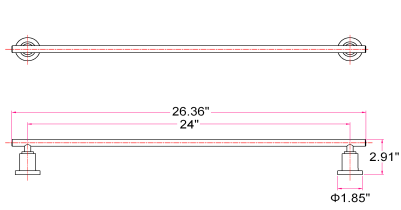

GENEVA Bath Accessories Collection

Specifications

Material Content brass base & zinc bar/steel ring/zinc roll
Installation hardware included

Dimensions

24" towel bar

24" double towel bar

robe hook

towel ring

tp holder

Warranty & Compliances

Warranty 1 Year Limited Warranty

Order Codes & Finishes/Colors

	24" towel bar	24" double towel bar	robe hook	
Polished Chrome (US26)	560292	560318	560334	TRU MATCH
Satin Nickel (US15)	560300	560326	560342	TRU MATCH
	towel ring	tp holder		
Polished Chrome (US26)	560359	560375		TRU MATCH
Satin Nickel (US15)	560367	560383		TRU MATCH