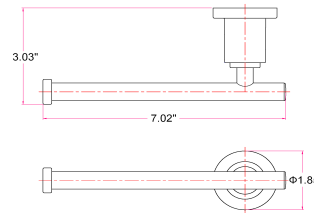

GENEVA Bath Accessories Collection

Specifications

Material Content brass base & zinc bar/steel ring/zinc roll
Installation hardware included

Dimensions

24" towel bar

24" double towel bar

robe hook

towel ring

tp holder

Warranty & Compliances

Warranty 1 Year Limited Warranty

Order Codes & Finishes/Colors

	24" towel bar	24" double towel bar	robe hook	
Polished Chrome (US26)	560292	560318	560334	TRU MATCH
Satin Nickel (US15)	560300	560326	560342	TRU MATCH

	towel ring	tp holder	
Polished Chrome (US26)	560359	560375	TRU MATCH
Satin Nickel (US15)	560367	560383	TRU MATCH

Type:
 Job:
 Order Code:
 Approvals:

Design House reserves the right to make changes in materials, specifications & models at any time. Design House also reserves the right to discontinue product without notice or obligation.