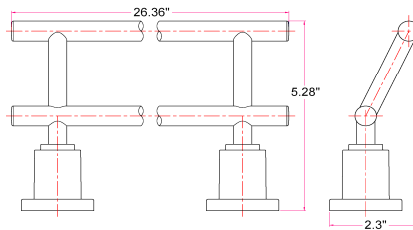

GENEVA Bath Accessories Collection

Specifications

Material Content brass base & zinc bar/steel ring/zinc roll
Installation hardware included

Dimensions

24" towel bar

24" double towel bar

robe hook

towel ring

tp holder

Warranty & Compliances

Warranty 1 Year Limited Warranty

Order Codes & Finishes/Colors

	24" towel bar	24" double towel bar	robe hook	
Polished Chrome (US26)	560292	560318	560334	TRU MATCH
Satin Nickel (US15)	560300	560326	560342	TRU MATCH

	towel ring	tp holder	
Polished Chrome (US26)	560359	560375	TRU MATCH
Satin Nickel (US15)	560367	560383	TRU MATCH

Type:
 Job:
 Order Code:
 Approvals:

Design House reserves the right to make changes in materials, specifications & models at any time. Design House also reserves the right to discontinue product without notice or obligation.