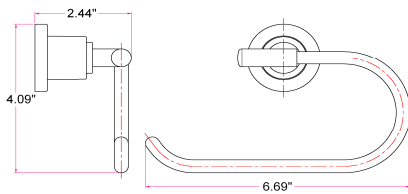

GENEVA Bath Accessories Collection

Specifications

Material Content brass base & zinc bar/steel ring/zinc roll
Installation hardware included

Dimensions

24" towel bar

24" double towel bar

robe hook

towel ring

tp holder

Warranty & Compliances

Warranty 1 Year Limited Warranty

Order Codes & Finishes/Colors

	24" towel bar	24" double towel bar	robe hook	
Polished Chrome (US26)	560292	560318	560334	TRU MATCH
Satin Nickel (US15)	560300	560326	560342	TRU MATCH

	towel ring	tp holder	
Polished Chrome (US26)	560359	560375	TRU MATCH
Satin Nickel (US15)	560367	560383	TRU MATCH

Type:
 Job:
 Order Code:
 Approvals:

Design House reserves the right to make changes in materials, specifications & models at any time. Design House also reserves the right to discontinue product without notice or obligation.