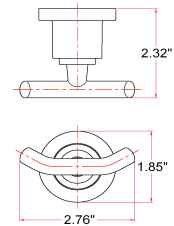

GENEVA Bath Accessories Collection

Specifications

Material Content brass base & zinc bar/steel ring/zinc roll
Installation hardware included

Dimensions

24" towel bar

24" double towel bar

robe hook

towel ring

tp holder

Warranty & Compliances

Warranty 1 Year Limited Warranty

Order Codes & Finishes/Colors

	24" towel bar	24" double towel bar	robe hook	
Polished Chrome (US26)	560292	560318	560334	TRU MATCH
Satin Nickel (US15)	560300	560326	560342	TRU MATCH

	towel ring	tp holder	
Polished Chrome (US26)	560359	560375	TRU MATCH
Satin Nickel (US15)	560367	560383	TRU MATCH

Type:
 Job:
 Order Code:
 Approvals:

Design House reserves the right to make changes in materials, specifications & models at any time. Design House also reserves the right to discontinue product without notice or obligation.