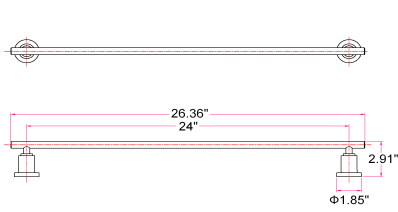

GENEVA Bath Accessories Collection

Specifications

Material Content brass base & zinc bar/steel ring/zinc roll
Installation hardware included

Dimensions

24" towel bar

24" double towel bar

robe hook

towel ring

tp holder

Warranty & Compliances

Warranty 1 Year Limited Warranty

Order Codes & Finishes/Colors

	24" towel bar	24" double towel bar	robe hook	
Polished Chrome (US26)	560292	560318	560334	TRU MATCH
Satin Nickel (US15)	560300	560326	560342	TRU MATCH

	towel ring	tp holder	
Polished Chrome (US26)	560359	560375	TRU MATCH
Satin Nickel (US15)	560367	560383	TRU MATCH

Type:
 Job:
 Order Code:
 Approvals:

Design House reserves the right to make changes in materials, specifications & models at any time. Design House also reserves the right to discontinue product without notice or obligation.