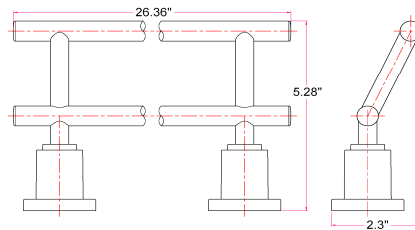

GENEVA Bath Accessories Collection

Specifications

Material Content brass base & zinc bar/steel ring/zinc roll
Installation hardware included

Dimensions

24" towel bar

24" double towel bar

robe hook

towel ring

tp holder

Warranty & Compliances

Warranty 1 Year Limited Warranty

Order Codes & Finishes/Colors

	24" towel bar	24" double towel bar	robe hook	
Polished Chrome (US26)	560292	560318	560334	TRU MATCH
Satin Nickel (US15)	560300	560326	560342	TRU MATCH
	towel ring	tp holder		
Polished Chrome (US26)	560359	560375		TRU MATCH
Satin Nickel (US15)	560367	560383		TRU MATCH