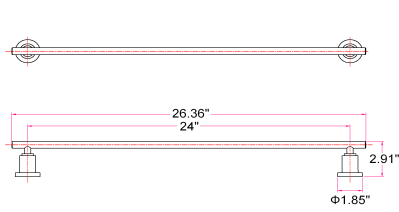

GENEVA Bath Accessories Collection

Specifications

Material Content brass base & zinc bar/steel ring/zinc roll
Installation hardware included

Dimensions

24" towel bar

24" double towel bar

robe hook

towel ring

tp holder

Warranty & Compliances

Warranty 1 Year Limited Warranty

Order Codes & Finishes/Colors

	24" towel bar	24" double towel bar	robe hook	
Polished Chrome (US26)	560292	560318	560334	TRU MATCH
Satin Nickel (US15)	560300	560326	560342	TRU MATCH
	towel ring	tp holder		
Polished Chrome (US26)	560359	560375		TRU MATCH
Satin Nickel (US15)	560367	560383		TRU MATCH