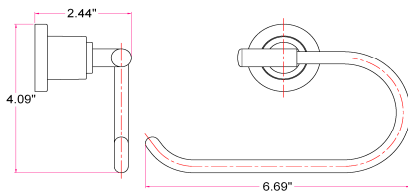

GENEVA Bath Accessories Collection

Specifications

Material Content brass base & zinc bar/steel ring/zinc roll
Installation hardware included

Dimensions

24" towel bar

24" double towel bar

robe hook

towel ring

tp holder

Warranty & Compliances

Warranty 1 Year Limited Warranty

Order Codes & Finishes/Colors

	24" towel bar	24" double towel bar	robe hook	
Polished Chrome (US26)	560292	560318	560334	TRU MATCH
Satin Nickel (US15)	560300	560326	560342	TRU MATCH
	towel ring	tp holder		
Polished Chrome (US26)	560359	560375		TRU MATCH
Satin Nickel (US15)	560367	560383		TRU MATCH