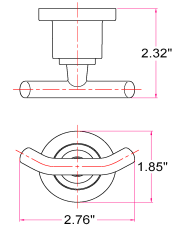

GENEVA Bath Accessories Collection

Specifications

Material Content brass base & zinc bar/steel ring/zinc roll
Installation hardware included

Dimensions

24" towel bar

24" double towel bar

robe hook

towel ring

tp holder

Warranty & Compliances

Warranty 1 Year Limited Warranty

Order Codes & Finishes/Colors

	24" towel bar	24" double towel bar	robe hook	
Polished Chrome (US26)	560292	560318	560334	TRU MATCH
Satin Nickel (US15)	560300	560326	560342	TRU MATCH
	towel ring	tp holder		
Polished Chrome (US26)	560359	560375		TRU MATCH
Satin Nickel (US15)	560367	560383		TRU MATCH