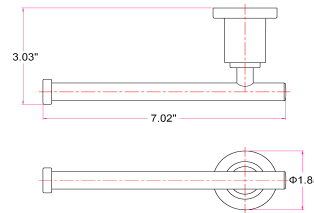

GENEVA Bath Accessories Collection

Specifications

Material Content brass base & zinc bar/steel ring/zinc roll
Installation hardware included

Dimensions

24" towel bar

24" double towel bar

robe hook

towel ring

tp holder

Warranty & Compliances

Warranty 1 Year Limited Warranty

Order Codes & Finishes/Colors

	24" towel bar	24" double towel bar	robe hook	
Polished Chrome (US26)	560292	560318	560334	TRU MATCH
Satin Nickel (US15)	560300	560326	560342	TRU MATCH
	towel ring	tp holder		
Polished Chrome (US26)	560359	560375		TRU MATCH
Satin Nickel (US15)	560367	560383		TRU MATCH