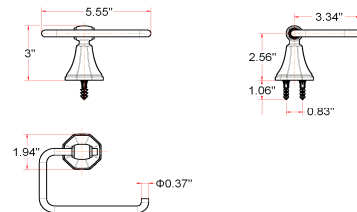

## Dimensions

24" towel bar

robe hook

tp holder

towel ring