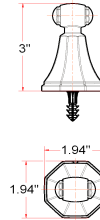

## Specifications

**Material Content** zinc base / aluminum bar & ring  
**Installation hardware** included

## Dimensions

24" towel bar

robe hook

tp holder

towel ring