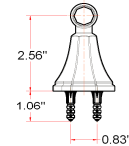

BARCELONA Bath Accessories Collection

Specifications

Material Content zinc base / aluminum bar & ring
Installation hardware included

Dimensions

24" towel bar

robe hook

tp holder

towel ring