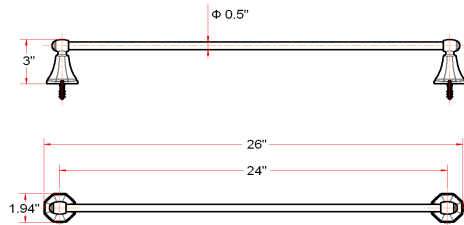

BARCELONA Bath Accessories Collection

Specifications

Material Content zinc base / aluminum bar & ring
Installation hardware included

Dimensions

24" towel bar

robe hook

tp holder

towel ring

Warranty & Compliances

Warranty 1 Year Limited Warranty

Order Codes & Finishes/Colors

	24" towel bar	robe hook
Satin Nickel (US15)	560185	560219
Brushed Bronze	560201	560227
	tp holder	towel ring
Satin Nickel (US15)	560102	560144
Brushed Bronze	560128	560169