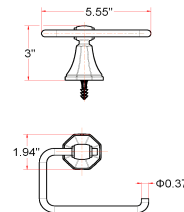

BARCELONA Bath Accessories Collection

Specifications

Material Content zinc base / aluminum bar & ring
Installation hardware included

Dimensions

24" towel bar

robe hook

tp holder

towel ring

Warranty & Compliances

Warranty 1 Year Limited Warranty

Order Codes & Finishes/Colors

	24" towel bar	robe hook
Satin Nickel (US15)	560185	560219
Brushed Bronze	560201	560227
	tp holder	towel ring
Satin Nickel (US15)	560102	560144
Brushed Bronze	560128	560169