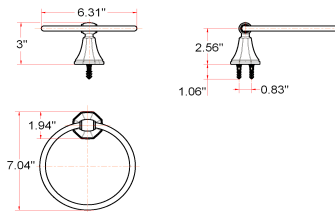

BARCELONA Bath Accessories Collection

Specifications

Material Content zinc base / aluminum bar & ring
Installation hardware included

Dimensions

24" towel bar

robe hook

tp holder

towel ring

Warranty & Compliances

Warranty 1 Year Limited Warranty

Order Codes & Finishes/Colors

	24" towel bar	robe hook
Satin Nickel (US15)	560185	560219
Brushed Bronze	560201	560227
	tp holder	towel ring
Satin Nickel (US15)	560102	560144
Brushed Bronze	560128	560169