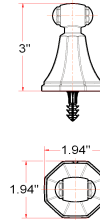

BARCELONA Bath Accessories Collection

Specifications

Material Content zinc base / aluminum bar & ring
Installation hardware included

Dimensions

24" towel bar

robe hook

tp holder

towel ring