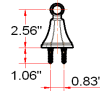

BARCELONA Bath Accessories Collection

Specifications

Material Content zinc base / aluminum bar & ring
Installation hardware included

Dimensions

24" towel bar

robe hook

tp holder

towel ring