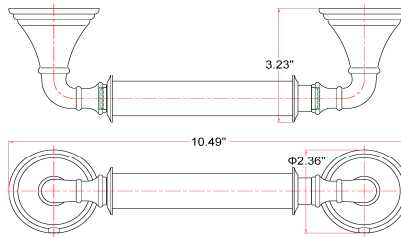

EDEN Bath Accessories Collection

Specifications

Material Content zinc base & steel bar/steel ring/aluminum roll
Installation hardware included

Dimensions

24" towel bar

toilet paper holder

Euro tp holder

robe hook

towel ring

Warranty & Compliances

Warranty 1 Year Limited Warranty

Order Codes & Finishes/Colors

	24" towel bar	toilet paper holder	Euro tp holder	
Polished Chrome (US26)	560011	560052	560136	
Oil Rubbed Bronze (US10B)	560037	560078	506151	
	robe hook	towel ring		
Polished Chrome (US26)	560177	560094		
Oil Rubbed Bronze (US10B)	560193	560110		