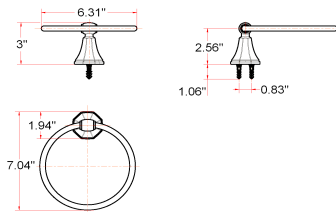

BARCELONA Bath Accessories Collection

Specifications

Material Content zinc base / aluminum bar & ring
Installation hardware included

Dimensions

24" towel bar

robe hook

tp holder

towel ring

Warranty & Compliances

Warranty 1 Year Limited Warranty

Order Codes & Finishes/Colors

	24" towel bar	robe hook
Satin Nickel (US15)	560185	560219
Brushed Bronze	560201	560227
	tp holder	towel ring
Satin Nickel (US15)	560102	560144
Brushed Bronze	560128	560169