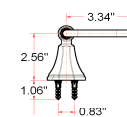

## Dimensions

24" towel bar

robe hook

tp holder

towel ring