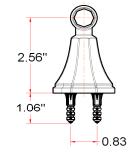

## Specifications

**Material Content** zinc base / aluminum bar & ring  
**Installation hardware** included

## Dimensions

24" towel bar

robe hook

tp holder

towel ring