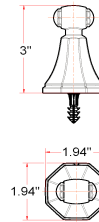

## Specifications

**Material Content** zinc base / aluminum bar & ring  
**Installation hardware** included

## Dimensions

24" towel bar

robe hook

tp holder

towel ring