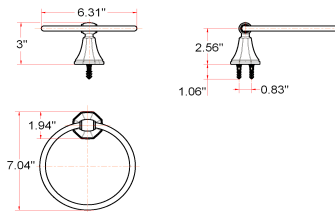

## Specifications

**Material Content** zinc base / aluminum bar & ring  
**Installation hardware** included

## Dimensions

24" towel bar

robe hook

tp holder

towel ring