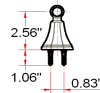

## Dimensions

24" towel bar

robe hook

tp holder

towel ring