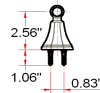

BARCELONA Bath Accessories Collection

Specifications

Material Content zinc base / aluminum bar & ring
Installation hardware included

Dimensions

24" towel bar

robe hook

tp holder

towel ring