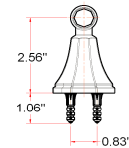

BARCELONA Bath Accessories Collection

Specifications

Material Content zinc base / aluminum bar & ring
Installation hardware included

Dimensions

24" towel bar

robe hook

tp holder

towel ring