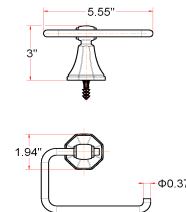

BARCELONA Bath Accessories Collection

Specifications

Material Content zinc base / aluminum bar & ring
Installation hardware included

Dimensions

24" towel bar

robe hook

tp holder

towel ring

Warranty & Compliances

Warranty 1 Year Limited Warranty

Order Codes & Finishes/Colors

	24" towel bar	robe hook
Satin Nickel (US15)	560185	560219
Brushed Bronze	560201	560227
	tp holder	towel ring
Satin Nickel (US15)	560102	560144
Brushed Bronze	560128	560169