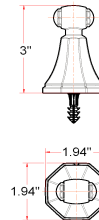

BARCELONA Bath Accessories Collection

Specifications

Material Content zinc base / aluminum bar & ring
Installation hardware included

Dimensions

24" towel bar

robe hook

tp holder

towel ring