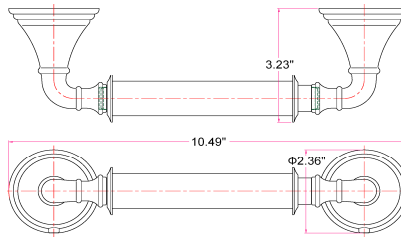

## Specifications

**Material Content** zinc base & steel bar/steel ring/aluminum roll  
**Installation hardware** included

## Dimensions

24" towel bar

toilet paper holder

Euro tp holder

robe hook

towel ring