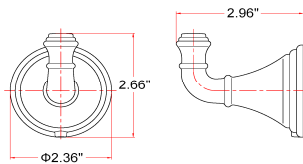

## Dimensions

24" towel bar

toilet paper holder

Euro tp holder

robe hook

towel ring