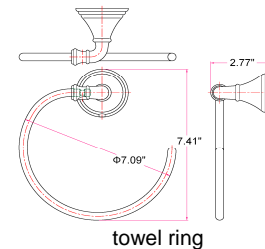

## Specifications

**Material Content** zinc base & steel bar/steel ring/aluminum roll  
**Installation hardware** included

## Dimensions

24" towel bar

toilet paper holder

Euro tp holder

robe hook

towel ring

## Order Codes & Finishes/Colors

	24" towel bar	toilet paper holder	Euro tp holder	
Polished Chrome (US26)	560011	560052	560136	
Oil Rubbed Bronze (US10B)	560037	560078	506151	
	robe hook	towel ring		
Polished Chrome (US26)	560177	560094		
Oil Rubbed Bronze (US10B)	560193	560110		