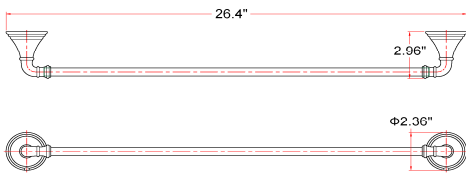

## Specifications

**Material Content** zinc base & steel bar/steel ring/aluminum roll  
**Installation hardware** included

## Dimensions

24" towel bar

toilet paper holder

Euro tp holder

robe hook

towel ring