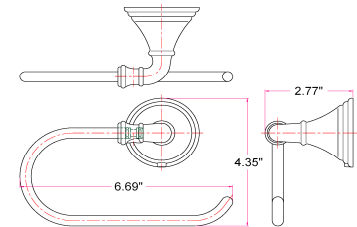

## Specifications

**Material Content** zinc base & steel bar/steel ring/aluminum roll  
**Installation hardware** included

## Dimensions

24" towel bar

toilet paper holder

Euro tp holder

robe hook

towel ring

## Order Codes & Finishes/Colors

	24" towel bar	toilet paper holder	Euro tp holder	
Polished Chrome (US26)	560011	560052	560136	
Oil Rubbed Bronze (US10B)	560037	560078	506151	
	robe hook	towel ring		
Polished Chrome (US26)	560177	560094		
Oil Rubbed Bronze (US10B)	560193	560110		