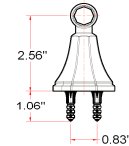

## Specifications

**Material Content** zinc base / aluminum bar & ring  
**Installation hardware** included

## Dimensions

24" towel bar

robe hook

tp holder

towel ring