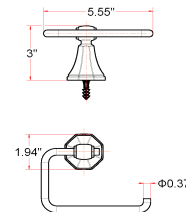

## Specifications

**Material Content** zinc base / aluminum bar & ring  
**Installation hardware** included

## Dimensions

24" towel bar

robe hook

tp holder

towel ring