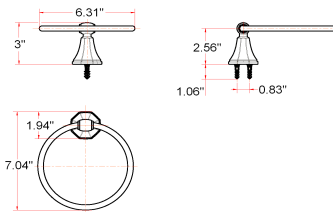

## Specifications

**Material Content** zinc base / aluminum bar & ring  
**Installation hardware** included

## Dimensions

24" towel bar

robe hook

tp holder

towel ring