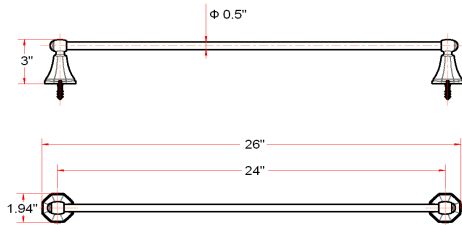

## Specifications

**Material Content** zinc base / aluminum bar & ring  
**Installation hardware** included

## Dimensions

24" towel bar

robe hook

tp holder

towel ring