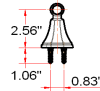

## Dimensions

24" towel bar

robe hook

tp holder

towel ring