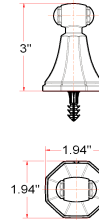

## Specifications

**Material Content** zinc base / aluminum bar & ring  
**Installation hardware** included

## Dimensions

24" towel bar

robe hook

tp holder

towel ring