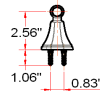

BARCELONA Bath Accessories Collection

Specifications

Material Content zinc base / aluminum bar & ring
Installation hardware included

Dimensions

24" towel bar

robe hook

tp holder

towel ring