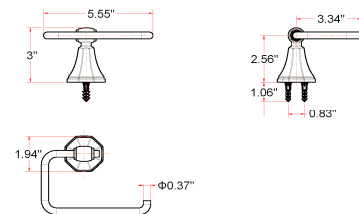

BARCELONA Bath Accessories Collection

Specifications

Material Content zinc base / aluminum bar & ring
Installation hardware included

Dimensions

24" towel bar

robe hook

tp holder

towel ring

Warranty & Compliances

Warranty 1 Year Limited Warranty

Order Codes & Finishes/Colors

	24" towel bar	robe hook
Satin Nickel (US15)	560185	560219
Brushed Bronze	560201	560227
	tp holder	towel ring
Satin Nickel (US15)	560102	560144
Brushed Bronze	560128	560169