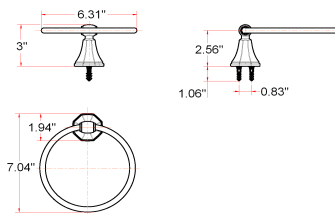

BARCELONA Bath Accessories Collection

Specifications

Material Content zinc base / aluminum bar & ring
Installation hardware included

Dimensions

24" towel bar

robe hook

tp holder

towel ring

Warranty & Compliances

Warranty 1 Year Limited Warranty

Order Codes & Finishes/Colors

	24" towel bar	robe hook
Satin Nickel (US15)	560185	560219
Brushed Bronze	560201	560227
	tp holder	towel ring
Satin Nickel (US15)	560102	560144
Brushed Bronze	560128	560169