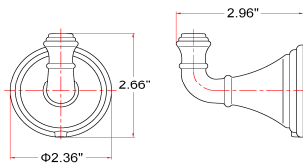

EDEN Bath Accessories Collection

Specifications

Material Content zinc base & steel bar/steel ring/aluminum roll
Installation hardware included

Dimensions

24" towel bar

toilet paper holder

Euro tp holder

robe hook

towel ring

Warranty & Compliances

Warranty 1 Year Limited Warranty

Order Codes & Finishes/Colors

	24" towel bar	toilet paper holder	Euro tp holder	
Polished Chrome (US26)	560011	560052	560136	
Oil Rubbed Bronze (US10B)	560037	560078	506151	
	robe hook	towel ring		
Polished Chrome (US26)	560177	560094		
Oil Rubbed Bronze (US10B)	560193	560110		