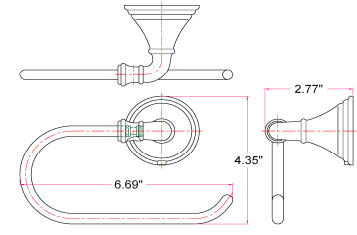

EDEN Bath Accessories Collection

Specifications

Material Content zinc base & steel bar/steel ring/aluminum roll
Installation hardware included

Dimensions

24" towel bar

toilet paper holder

Euro tp holder

robe hook

towel ring

Warranty & Compliances

Warranty 1 Year Limited Warranty

Order Codes & Finishes/Colors

	24" towel bar	toilet paper holder	Euro tp holder	
Polished Chrome (US26)	560011	560052	560136	
Oil Rubbed Bronze (US10B)	560037	560078	506151	
	robe hook	towel ring		
Polished Chrome (US26)	560177	560094		
Oil Rubbed Bronze (US10B)	560193	560110		