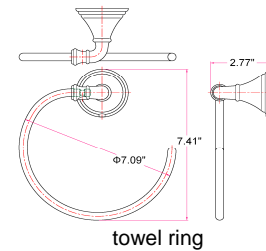

EDEN Bath Accessories Collection

Specifications

Material Content zinc base & steel bar/steel ring/aluminum roll
Installation hardware included

Dimensions

24" towel bar

toilet paper holder

Euro tp holder

robe hook

towel ring

Warranty & Compliances

Warranty 1 Year Limited Warranty

Order Codes & Finishes/Colors

	24" towel bar	toilet paper holder	Euro tp holder	
Polished Chrome (US26)	560011	560052	560136	
Oil Rubbed Bronze (US10B)	560037	560078	506151	
	robe hook	towel ring		
Polished Chrome (US26)	560177	560094		
Oil Rubbed Bronze (US10B)	560193	560110		