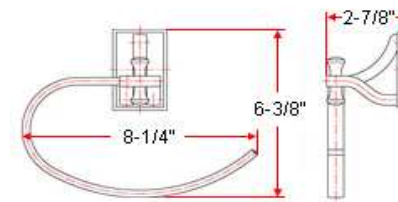

IRONWOOD Bath Accessories Collection

Specifications

Material Content all in Iron
Installation hardware included

Dimensions

24" towel bar

toilet paper holder

robe hook

towel ring

Warranty & Compliances

Warranty 1 Year Limited Warranty

Order Codes & Finishes/Colors

	24" towel bar	toilet paper holder	
Satin Nickel (US15)	539478	539460	TRU TO MATCH
Brushed Bronze	560029	560060	
	robe hook	towel ring	
Satin Nickel (US15)	539452	539486	TRU TO MATCH
Brushed Bronze	560086	560045	