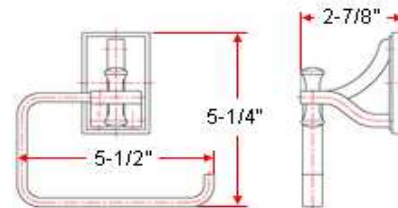

IRONWOOD Bath Accessories Collection

Specifications

Material Content all in Iron
Installation hardware included

Dimensions

24" towel bar

toilet paper holder

robe hook

towel ring

Warranty & Compliances

Warranty 1 Year Limited Warranty

Order Codes & Finishes/Colors

	24" towel bar	toilet paper holder	
Satin Nickel (US15)	539478	539460	TRU TO MATCH
Brushed Bronze	560029	560060	
	robe hook	towel ring	
Satin Nickel (US15)	539452	539486	TRU TO MATCH
Brushed Bronze	560086	560045	