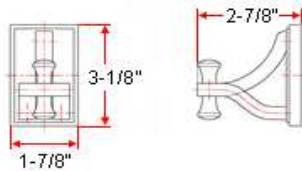

IRONWOOD Bath Accessories Collection

Specifications

Material Content all in Iron
Installation hardware included

Dimensions

24" towel bar

toilet paper holder

robe hook

towel ring

Warranty & Compliances

Warranty 1 Year Limited Warranty

Order Codes & Finishes/Colors

	24" towel bar	toilet paper holder	
Satin Nickel (US15)	539478	539460	TRU TO MATCH
Brushed Bronze	560029	560060	
	robe hook	towel ring	
Satin Nickel (US15)	539452	539486	TRU TO MATCH
Brushed Bronze	560086	560045	