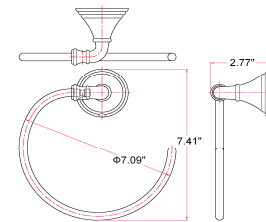

EDEN Bath Accessories Collection

Specifications

Material Content zinc base & steel bar/steel ring/aluminum roll
Installation hardware included

Dimensions

24" towel bar

toilet paper holder

Euro tp holder

robe hook

towel ring

Warranty & Compliances

Warranty 1 Year Limited Warranty

Order Codes & Finishes/Colors

	24" towel bar	toilet paper holder	Euro tp holder	
Polished Chrome (US26)	560011	560052	560136	
Oil Rubbed Bronze (US10B)	560037	560078	506151	
	robe hook	towel ring		
Polished Chrome (US26)	560177	560094		
Oil Rubbed Bronze (US10B)	560193	560110		