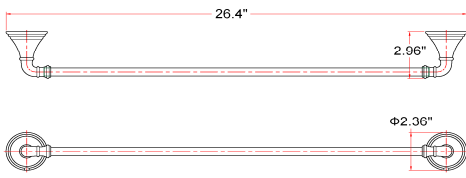

EDEN Bath Accessories Collection

Specifications

Material Content zinc base & steel bar/steel ring/aluminum roll
Installation hardware included

Dimensions

24" towel bar

toilet paper holder

Euro tp holder

robe hook

towel ring

Warranty & Compliances

Warranty 1 Year Limited Warranty

Order Codes & Finishes/Colors

	24" towel bar	toilet paper holder	Euro tp holder	
Polished Chrome (US26)	560011	560052	560136	
Oil Rubbed Bronze (US10B)	560037	560078	506151	
	robe hook	towel ring		
Polished Chrome (US26)	560177	560094		
Oil Rubbed Bronze (US10B)	560193	560110		