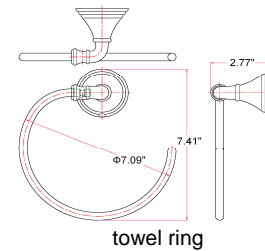

EDEN Bath Accessories Collection

Specifications

Material Content zinc base & steel bar/steel ring/aluminum roll
Installation hardware included

Dimensions

24" towel bar

toilet paper holder

Euro tp holder

robe hook

towel ring

Warranty & Compliances

Warranty 1 Year Limited Warranty

Order Codes & Finishes/Colors

	24" towel bar	toilet paper holder	Euro tp holder	
Polished Chrome (US26)	560011	560052	560136	
Oil Rubbed Bronze (US10B)	560037	560078	506151	
	robe hook	towel ring		
Polished Chrome (US26)	560177	560094		
Oil Rubbed Bronze (US10B)	560193	560110		