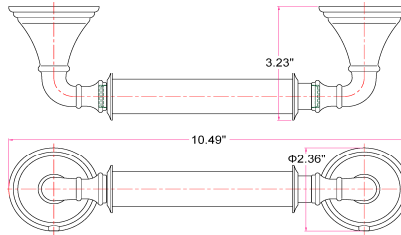

EDEN Bath Accessories Collection

Specifications

Material Content zinc base & steel bar/steel ring/aluminum roll
Installation hardware included

Dimensions

24" towel bar

toilet paper holder

Euro tp holder

robe hook

towel ring

Warranty & Compliances

Warranty 1 Year Limited Warranty

Order Codes & Finishes/Colors

	24" towel bar	toilet paper holder	Euro tp holder	
Polished Chrome (US26)	560011	560052	560136	
Oil Rubbed Bronze (US10B)	560037	560078	506151	
	robe hook	towel ring		
Polished Chrome (US26)	560177	560094		
Oil Rubbed Bronze (US10B)	560193	560110		