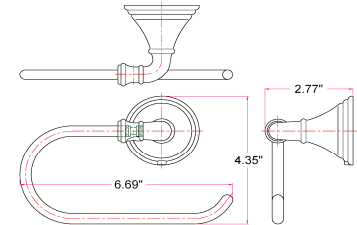

EDEN Bath Accessories Collection

Specifications

Material Content zinc base & steel bar/steel ring/aluminum roll
Installation hardware included

Dimensions

24" towel bar

toilet paper holder

Euro tp holder

robe hook

towel ring

Warranty & Compliances

Warranty 1 Year Limited Warranty

Order Codes & Finishes/Colors

	24" towel bar	toilet paper holder	Euro tp holder	
Polished Chrome (US26)	560011	560052	560136	
Oil Rubbed Bronze (US10B)	560037	560078	506151	
	robe hook	towel ring		
Polished Chrome (US26)	560177	560094		
Oil Rubbed Bronze (US10B)	560193	560110		