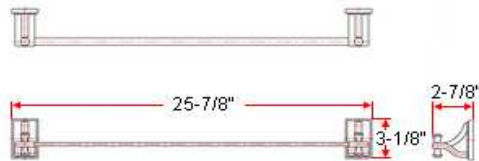

IRONWOOD Bath Accessories Collection

Specifications

Material Content all in Iron
Installation hardware included

Dimensions

24" towel bar

toilet paper holder

robe hook

towel ring

Warranty & Compliances

Warranty 1 Year Limited Warranty

Order Codes & Finishes/Colors

	24" towel bar	toilet paper holder	
Satin Nickel (US15)	539478	539460	TRU TO MATCH
Brushed Bronze	560029	560060	
	robe hook	towel ring	
Satin Nickel (US15)	539452	539486	TRU TO MATCH
Brushed Bronze	560086	560045	