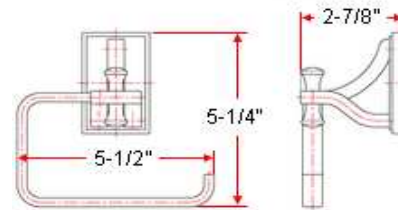

IRONWOOD Bath Accessories Collection

Specifications

Material Content all in Iron
Installation hardware included

Dimensions

24" towel bar

toilet paper holder

robe hook

towel ring

Warranty & Compliances

Warranty 1 Year Limited Warranty

Order Codes & Finishes/Colors

	24" towel bar	toilet paper holder	
Satin Nickel (US15)	539478	539460	TRU TO MATCH
Brushed Bronze	560029	560060	
	robe hook	towel ring	
Satin Nickel (US15)	539452	539486	TRU TO MATCH
Brushed Bronze	560086	560045	