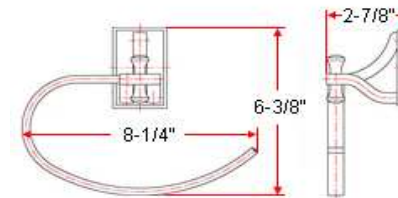

IRONWOOD Bath Accessories Collection

Specifications

Material Content all in Iron
Installation hardware included

Dimensions

24" towel bar

toilet paper holder

robe hook

towel ring

Warranty & Compliances

Warranty 1 Year Limited Warranty

Order Codes & Finishes/Colors

	24" towel bar	toilet paper holder	
Satin Nickel (US15)	539478	539460	TRU TO MATCH
Brushed Bronze	560029	560060	
	robe hook	towel ring	
Satin Nickel (US15)	539452	539486	TRU TO MATCH
Brushed Bronze	560086	560045	