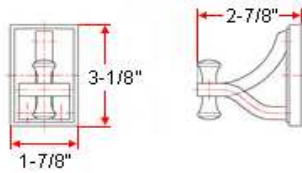

IRONWOOD Bath Accessories Collection

Specifications

Material Content all in Iron
Installation hardware included

Dimensions

24" towel bar

toilet paper holder

robe hook

towel ring

Warranty & Compliances

Warranty 1 Year Limited Warranty

Order Codes & Finishes/Colors

	24" towel bar	toilet paper holder	
Satin Nickel (US15)	539478	539460	TRU TO MATCH
Brushed Bronze	560029	560060	
	robe hook	towel ring	
Satin Nickel (US15)	539452	539486	TRU TO MATCH
Brushed Bronze	560086	560045	