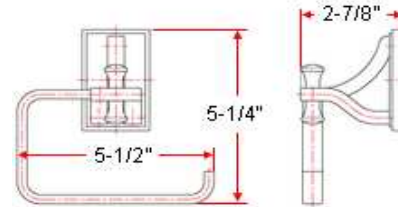

## Specifications

**Material Content** all in Iron  
**Installation hardware** included

## Dimensions

24" towel bar

toilet paper holder

robe hook

towel ring