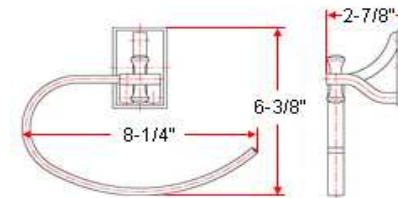

## Dimensions

24" towel bar

toilet paper holder

robe hook

towel ring