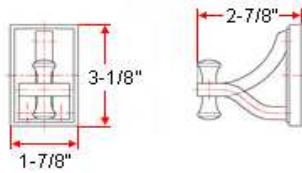

## Dimensions

24" towel bar

toilet paper holder

robe hook

towel ring