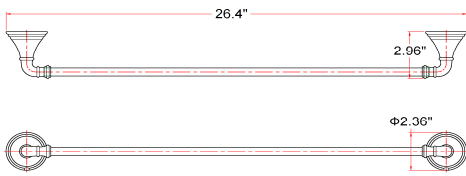

## Specifications

**Material Content** zinc base & steel bar/steel ring/aluminum roll  
**Installation hardware** included

## Dimensions

24" towel bar

toilet paper holder

Euro tp holder

robe hook

towel ring

## Order Codes & Finishes/Colors

	24" towel bar	toilet paper holder	Euro tp holder	
Polished Chrome (US26)	560011	560052	560136	
Oil Rubbed Bronze (US10B)	560037	560078	506151	
	robe hook	towel ring		
Polished Chrome (US26)	560177	560094		
Oil Rubbed Bronze (US10B)	560193	560110		