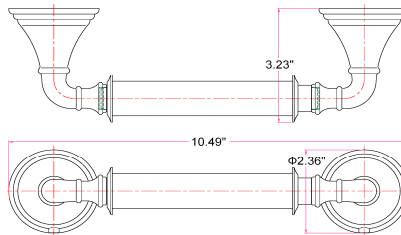

## Specifications

**Material Content** zinc base & steel bar/steel ring/aluminum roll  
**Installation hardware** included

## Dimensions

24" towel bar

toilet paper holder

Euro tp holder

robe hook

towel ring