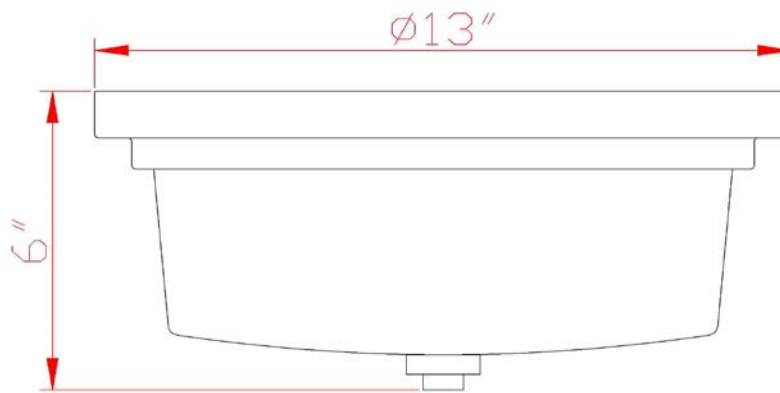

AUBREY 2 LT FLUSHMOUNT

Specifications

Material Construction:	Formed Steel
Lens:	White frosted glass
Lens Dimensions:	3.5" H X 10.875" Dia
Lamp Type & Wattage:	Two 60W, medium base incandescent lamps
Mounting:	Ceiling mounted
Finish:	Satin Nickel (US15)
Voltage:	120V
Weight:	4.8 lbs
Companion Fixtures:	wall/vanity lights, Chandelier, Ceiling Mount

Dimensions

Warranty & Compliances

Warranty	10 Year Limited Warranty
UL	UL/cUL; Dry locations only
ADA	N/A
EnergyStar	N/A

Companion Fixtures

2 Lt Ceiling Mount	556654	
1 Lt Wall Mount	556183	
2 Lt Wall Mount	556191	
3 Lt Wall Mount	556209	
4 Lt Wall Mount	556217	
5 Lt Wall Mount	556225	
5 Lt Chandelier	556639	
3 Lt Chandelier	556647	