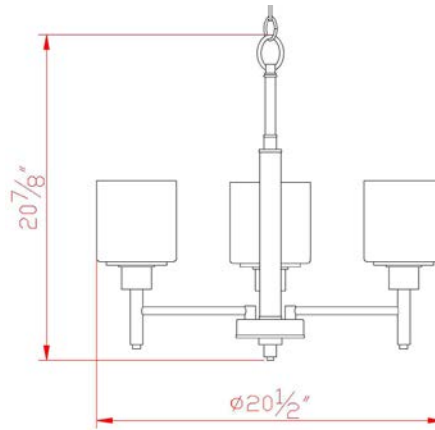

AUBREY 3 LT CHANDELIER

Specifications

Material Construction:	Formed Steel
Lens:	White frosted glass
Lens Dimensions:	5.3" H x 4.75" Dia (each)
Lamp Type & Wattage:	Three 60W, medium base incandescent lamps
Mounting:	Ceiling mounted
Finish:	Satin Nickel (US15)
Voltage:	120V
Weight:	10.1 lbs
Companion Fixtures:	wall/vanity lights, Chandelier, Ceiling Mount

Dimensions

Warranty & Compliances

Warranty	10 Year Limited Warranty
UL	UL/cUL; Dry locations only
ADA	N/A
EnergyStar	N/A

Companion Fixtures

3 Lt Chandelier	556647	
1 Lt Wall Mount	556183	
2 Lt Wall Mount	556191	
3 Lt Wall Mount	556209	
4 Lt Wall Mount	556217	
5 Lt Wall Mount	556225	
5 Lt Chandelier	556639	
2 Lt Ceiling Mount	556654	