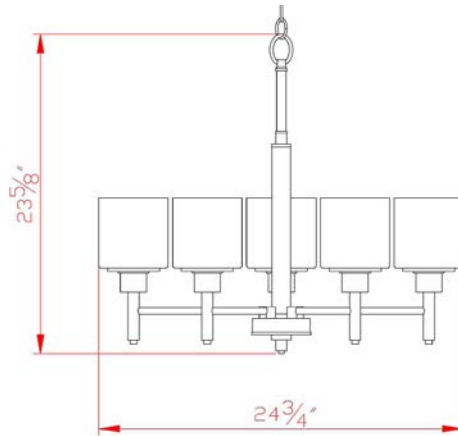

AUBREY 5 LT CHANDELIER

Specifications

Material Construction:	Formed Steel
Lens:	White frosted glass
Lens Dimensions:	5.3" H x 4.75" Dia (each)
Lamp Type & Wattage:	Five 60W, medium base incandescent lamps
Mounting:	Ceiling mounted
Finish:	Satin Nickel (US15)
Voltage:	120V
Weight:	10.1 lbs
Companion Fixtures:	wall/vanity lights, Chandelier, Ceiling Mount

Dimensions

Warranty & Compliances

Warranty	10 Year Limited Warranty
UL	UL/cUL; Dry locations only
ADA	N/A
EnergyStar	N/A

Companion Fixtures

5 Lt Chandelier	556639	
1 Lt Wall Mount	556183	
2 Lt Wall Mount	556191	
3 Lt Wall Mount	556209	
4 Lt Wall Mount	556217	
3 Lt Chandelier	556647	
5 Lt Wall Mount	556225	
2 Lt Ceiling Mount	556654	