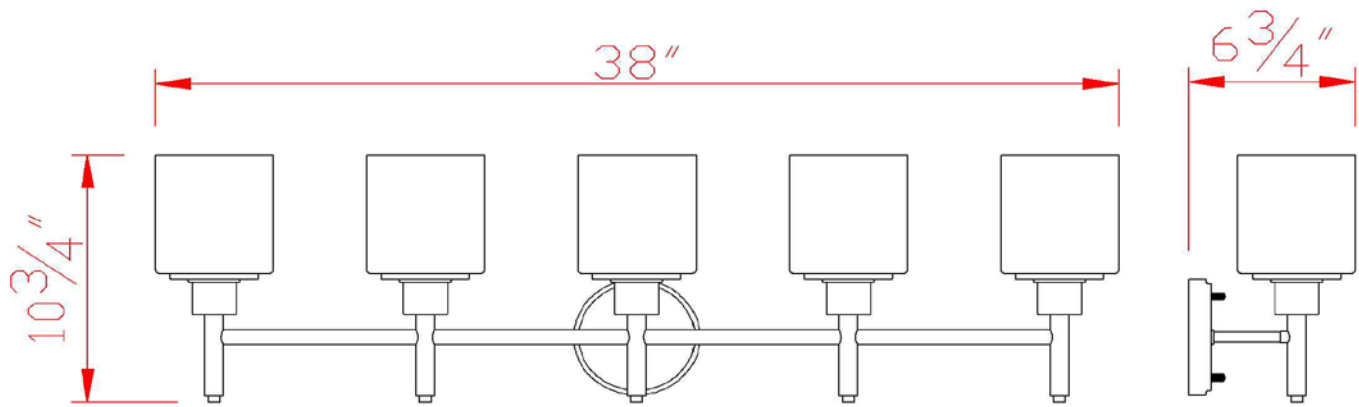

## Specifications

<b>Material Construction:</b>	Formed Steel
<b>Lens:</b>	White frosted glass
<b>Lens Dimensions:</b>	5.3" H x 4.75" Dia (each)
<b>Lamp Type &amp; Wattage:</b>	Five 60W, medium base incandescent lamps
<b>Mounting:</b>	Wall mounted
<b>Finish:</b>	Satin Nickel (US15)
<b>Voltage:</b>	120V
<b>Weight:</b>	7.3 lbs
<b>Companion Fixtures:</b>	wall/vanity lights, Chandelier, Ceiling Mount

## Dimensions