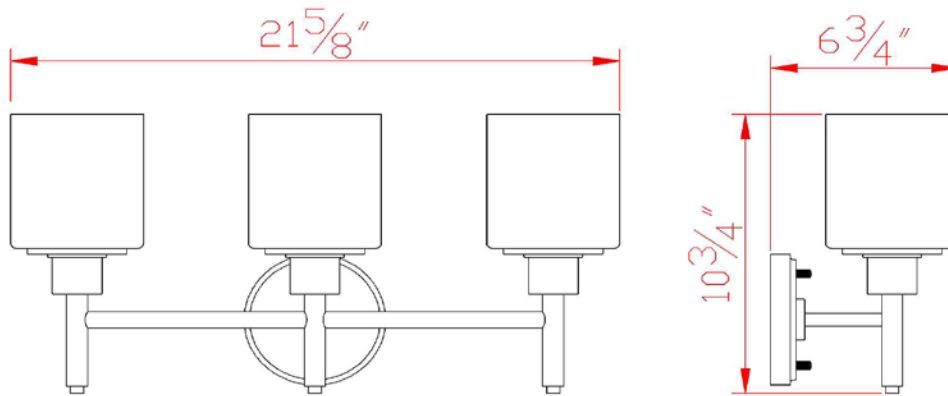

AUBREY 3 LT WALL MOUNT

Specifications

Material Construction:	Formed Steel
Lens:	White frosted glass
Lens Dimensions:	5.3" H x 4.75" Dia (each)
Lamp Type & Wattage:	Three 60W, medium base incandescent lamps
Mounting:	Wall mounted
Finish:	Satin Nickel (US15)
Voltage:	120V
Weight:	4.3 lbs
Companion Fixtures:	wall/vanity lights, Chandelier, Ceiling Mount

Dimensions

Warranty & Compliances

Warranty	10 Year Limited Warranty
UL	UL/cUL; Suitable for damp locations
ADA	N/A
EnergyStar	N/A

Companion Fixtures

3 Lt Wall Mount	556209	
1 Lt Wall Mount	556183	
2 Lt Wall Mount	556191	
4 Lt Wall Mount	556217	
5 Lt Wall Mount	556225	
3 Lt Chandelier	556647	
5 Lt Chandelier	556639	
2 Lt Ceiling Mount	556654	