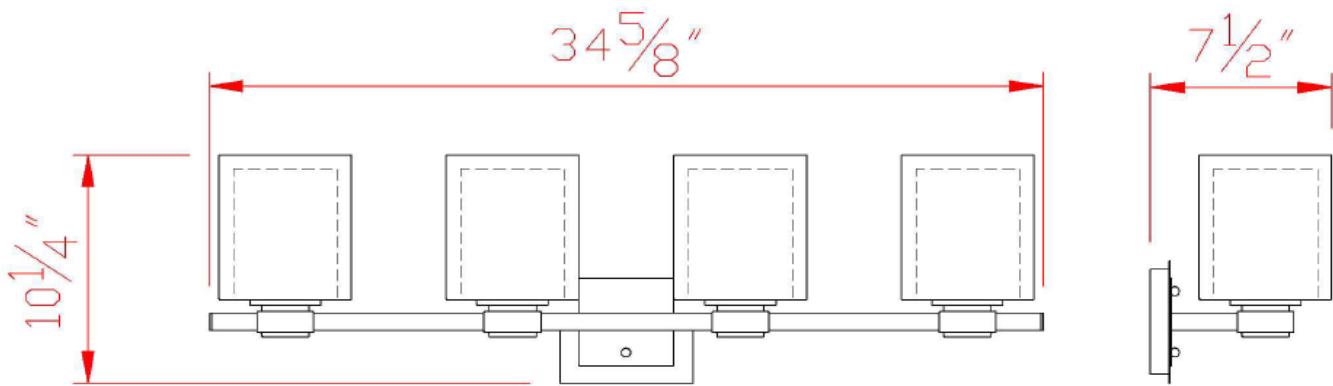

OSLO 4 LT WALL MOUNT

Specifications

Material Construction:	Formed Steel
Lens:	Clear outer glass and white inner glass
Lens Dimensions:	Clear outer glass: 6.5" H x 5.5" Dia; white inner glass: 6" H x 4" Dia (each)
Lamp Type & Wattage:	Four 60W, medium base incandescent lamps
Mounting:	Wall mounted
Finish:	Satin Nickel (US15)
Voltage:	120V
Weight:	10.6 lbs
Companion Fixtures:	wall/vanity lights, Mini Pendant, Chandelier

Dimensions

Warranty & Compliances

Warranty	10 Year Limited Warranty
UL	UL/cUL; Suitable for damp locations
ADA	N/A
EnergyStar	N/A

Companion Fixtures

4 Lt Wall Mount	556167	
1 Lt Wall Mount	556134	
2 Lt Wall Mount	556142	
3 Lt Wall Mount	556159	
5 Lt Wall Mount	556175	
1 Lt Mini Pendant	567214	
3 Lt Chandelier	567206	
5 Lt Chandelier	567198	