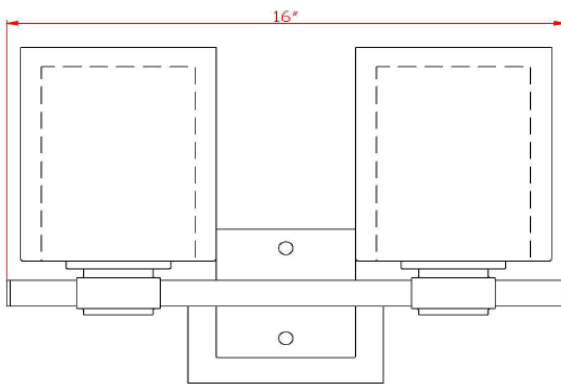

Dimensions

Warranty & Compliances

Warranty	10 Year Limited Warranty
UL	UL/cUL; Suitable for damp locations
ADA	N/A
EnergyStar	N/A

Companion Fixtures

2 Lt Wall Mount	556142	
1 Lt Wall Mount	556134	
3 Lt Wall Mount	556159	
4 Lt Wall Mount	556167	
5 Lt Wall Mount	556175	
1 Lt Mini Pendant	567214	
3 Lt Chandelier	567206	
5 Lt Chandelier	567198	

Type:

Job:

Order Code:

Approvals:

Design House reserves the right to make changes in materials, specifications & models at any time. Design House also reserves the right to discontinue product without notice or obligation.