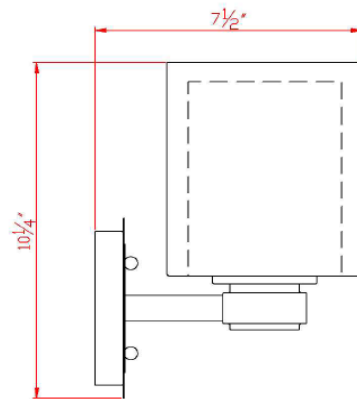

OSLO 2 LT WALL MOUNT

Specifications

Material Construction:	Formed Steel
Lens:	Clear outer glass and white inner glass
Lens Dimensions:	Clear outer glass: 6.5" H x 5.5" Dia; white inner glass: 6" H x 4" Dia (each)
Lamp Type & Wattage:	Two 60W, medium base incandescent lamps
Mounting:	Wall mounted
Finish:	Satin Nickel (US15)
Voltage:	120V
Weight:	5.7 lbs
Companion Fixtures:	wall/vanity lights, Mini Pendant, Chandelier

Dimensions

Warranty & Compliances

Warranty	10 Year Limited Warranty
UL	UL/cUL; Suitable for damp locations
ADA	N/A
EnergyStar	N/A

Companion Fixtures

2 Lt Wall Mount	556142	
1 Lt Wall Mount	556134	
3 Lt Wall Mount	556159	
4 Lt Wall Mount	556167	
5 Lt Wall Mount	556175	
1 Lt Mini Pendant	567214	
3 Lt Chandelier	567206	
5 Lt Chandelier	567198	