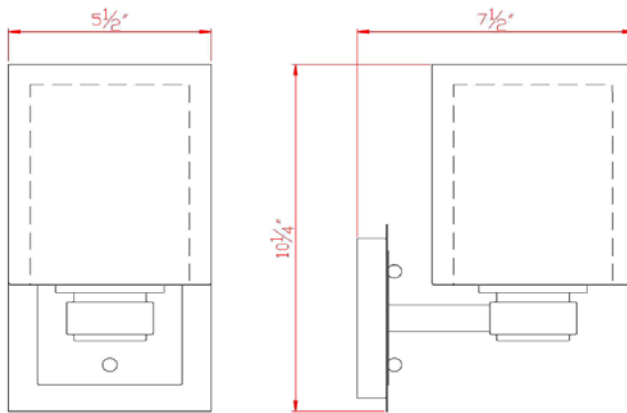

OSLO 1 LT WALL MOUNT

Specifications

Material Construction:	Formed Steel
Lens:	Clear outer glass and white inner glass
Lens Dimensions:	Clear outer glass: 6.5" H x 5.5" Dia; white inner glass: 6" H x 4" Dia
Lamp Type & Wattage:	One 60W, medium base incandescent lamps
Mounting:	Wall mounted
Finish:	Satin Nickel (US15)
Voltage:	120V
Weight:	2.9 lbs
Companion Fixtures:	wall/vanity lights, Mini Pendant, Chandelier

Dimensions

Warranty & Compliances

Warranty	10 Year Limited Warranty
UL	UL/cUL; Suitable for damp locations
ADA	N/A
EnergyStar	N/A

Companion Fixtures

1 Lt Wall Mount	556134	
2 Lt Wall Mount	556142	
3 Lt Wall Mount	556159	
4 Lt Wall Mount	556167	
5 Lt Wall Mount	556175	
1 Lt Mini Pendant	567214	
3 Lt Chandelier	567206	
5 Lt Chandelier	567198	