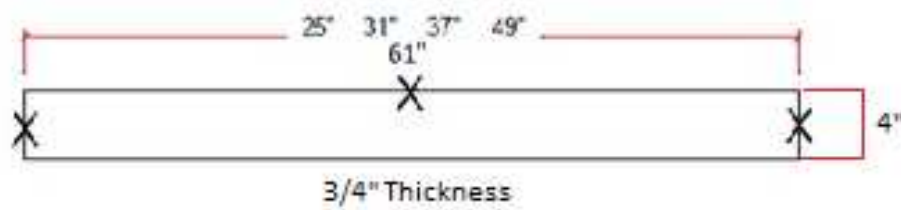

Vanity Top back splash - Black Pearl

Specifications

Material Content Granite - Black Pearl
Size 4" height x 3/4" thickness

Dimensions

Warranty & Compliances

Warranty 1 year limited

Order Codes & Finishes/Colors