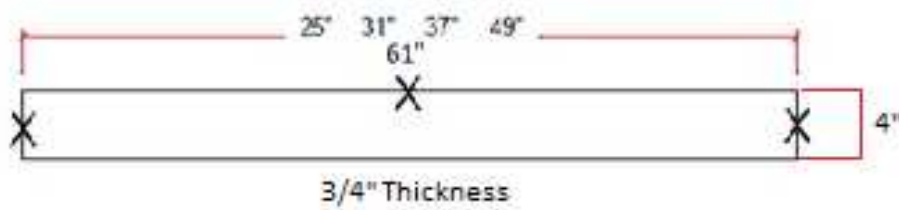

Vanity Top back splash - Black Pearl

Specifications

Material Content Granite - Black Pearl
Size 4" height x 3/4" thickness

Dimensions

Warranty & Compliances

Warranty 1 year limited

Order Codes & Finishes/Colors