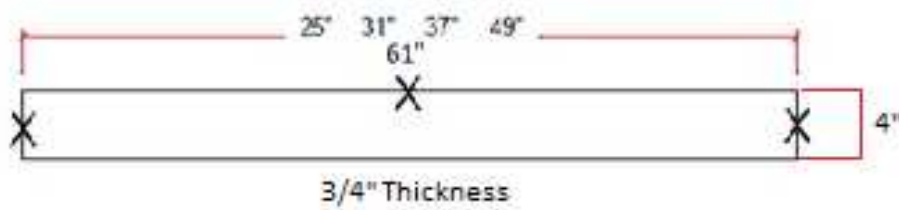

## Specifications

**Material Content** Granite - Black Pearl  
**Size** 4" height x 3/4" thickness

## Dimensions