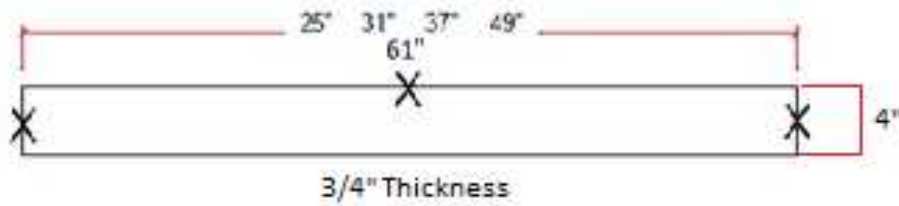

## Specifications

**Material Content** Granite - Black Pearl  
**Size** 4" height x 3/4" thickness

## Dimensions