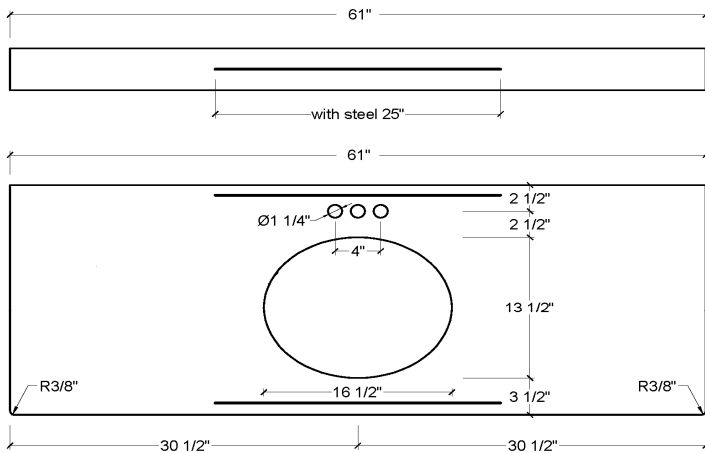

# Black Pearl 61" x 22" Single Bowl Granite Vanity Top

## Specifications

|                          |   |
|--------------------------|---|
| <b>Material Content:</b> | Granite & Vitreous China bowl   |
| <b>Back splash:</b>      | Included  |
| <b>Color:</b>            | Black Pearl   |
| <b>Faucet Holes:</b>     | 3 holes, 4" center mount  |
| <b>Others:</b>           | Three 25" steel bars added to reinforce the strength of the top and back splash |
| <b>Accessory:</b>        | Side Splash sold separately P# 553297   |

## Dimensions