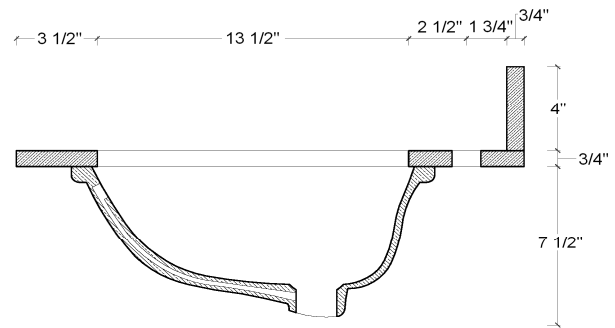

# Black Pearl 61" x 22" Single Bowl Granite Vanity Top

## Specifications

|                          |   |
|--------------------------|---|
| <b>Material Content:</b> | Granite & Vitreous China bowl   |
| <b>Back splash:</b>      | Included  |
| <b>Color:</b>            | Black Pearl   |
| <b>Faucet Holes:</b>     | 3 holes, 4" center mount  |
| <b>Others:</b>           | Three 25" steel bars added to reinforce the strength of the top and back splash |
| <b>Accessory:</b>        | Side Splash sold separately P# 553297   |

## Dimensions