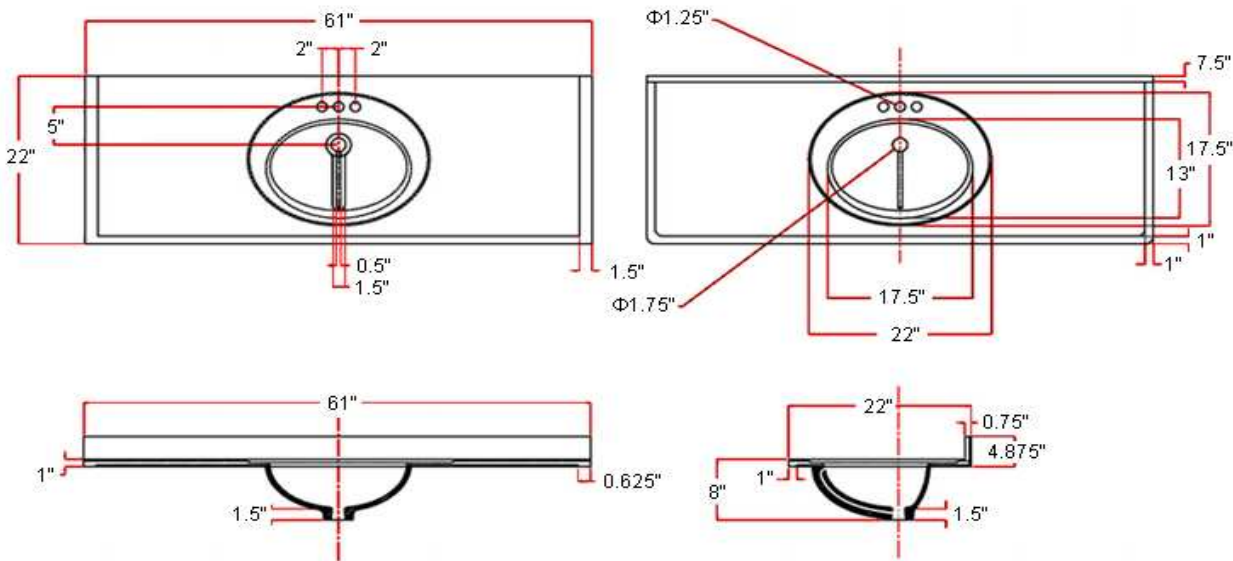

# 61" x 22" Single Bowl Vanity Top

## Specifications

- Material Content:** Cultured Marble
- Back splash:** Integrated
- Color:** White on White / Solid White
- Faucet Holes:** 3 holes, 4" center mount
- Accessory:** Side Splash sold separately

## Dimensions