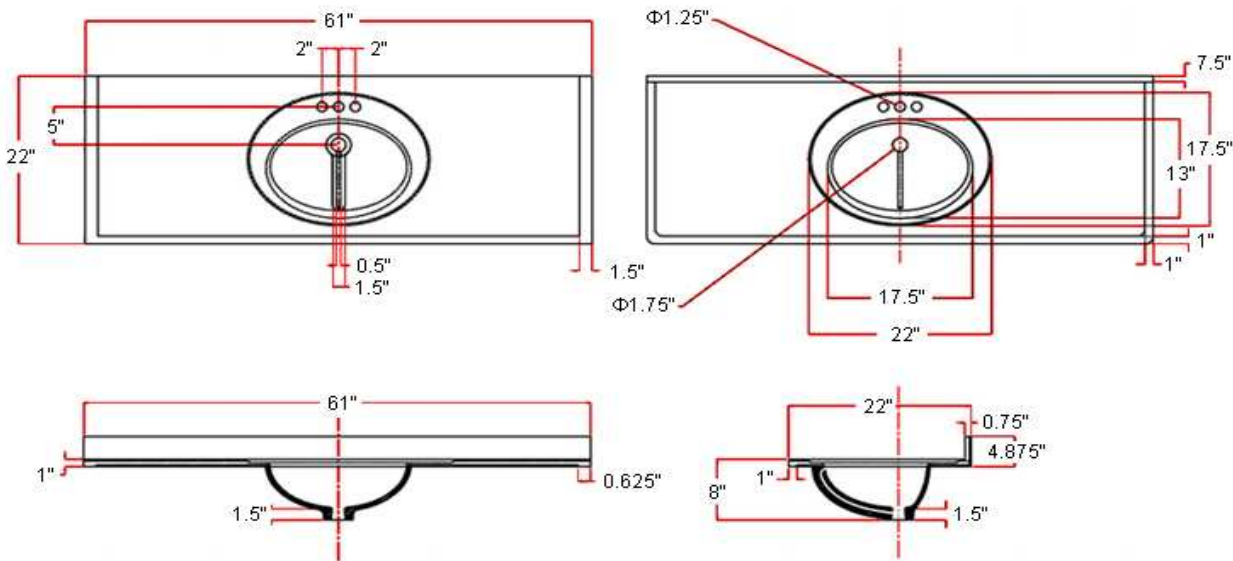

61" x 22" Single Bowl Vanity Top

Specifications

- Material Content:** Cultured Marble
- Back splash:** Integrated
- Color:** White on White / Solid White
- Faucet Holes:** 3 holes, 4" center mount
- Accessory:** Side Splash sold separately

Dimensions

Warranty & Compliances

- Warranty** 5 Year Limited Warranty
- cUPC** Complaint
- CSA** Complaint
- ANSI** ANSI Z124.3 complaint

Order Codes & Finishes/Colors

	View Box
Solid white	553396
White on white	553354