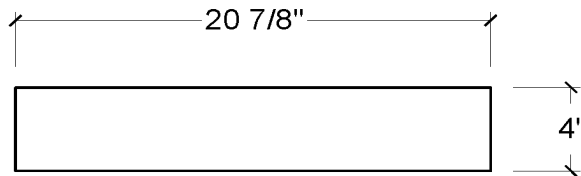

22" Universal Black Pearl Side Splash

Specifications

Material Content: Granite
Color: Black pearl

Dimensions

Warranty & Compliances

Warranty 1 Year Limited Warranty

Order Codes & Finishes/Colors

20-7/8" x 4" x 3/4" 553297