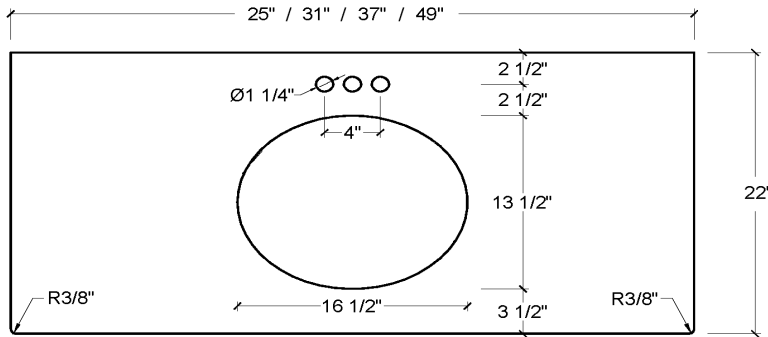

Black Pearl Granite Vanity Top

Specifications

- Material Content:** Granite & Vitreous China bowl
- Back splash:** Included
- Color:** Black Pearl
- Faucet Holes:** 3 holes, 4" center mount
- Accessory:** Side Splash Sold Separately P# 553297

Dimensions

Warranty & Compliances

- Warranty** 1 Year Limited Warranty
- cUPC** Bowl is compliant

Order Codes & Finishes/Colors

25"x22"	553248
31"x22"	553255
37"x22"	553263
49"x22"	553271

Type:

Job:

Order Code: