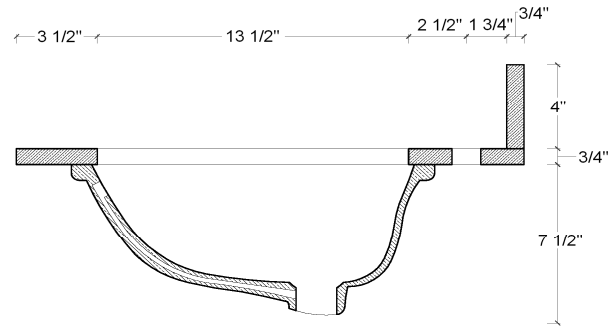

Black Pearl Granite Vanity Top

Specifications

- Material Content:** Granite & Vitreous China bowl
- Back splash:** Included
- Color:** Black Pearl
- Faucet Holes:** 3 holes, 4" center mount
- Accessory:** Side Splash Sold Separately P# 553297

Dimensions

Warranty & Compliances

- Warranty** 1 Year Limited Warranty
- cUPC** Bowl is compliant

Order Codes & Finishes/Colors

25"x22"	553248
31"x22"	553255
37"x22"	553263
49"x22"	553271

Type:

Job:

Order Code: