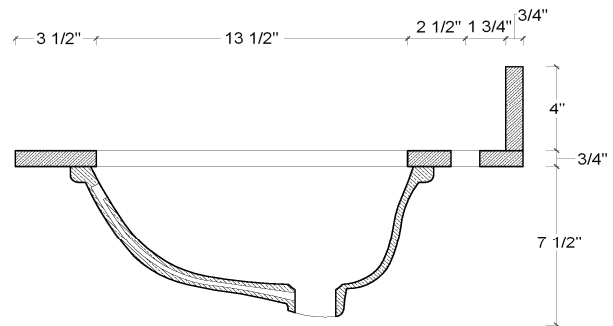

Black Pearl Granite Vanity Top

Specifications

- Material Content:** Granite & Vitreous China bowl
- Back splash:** Included
- Color:** Black Pearl
- Faucet Holes:** 3 holes, 4" center mount
- Accessory:** Side Splash Sold Separately P# 553297

Dimensions

Warranty & Compliances

- Warranty** 1 Year Limited Warranty
- cUPC** Bowl is compliant

Order Codes & Finishes/Colors

25"x22"	553248
31"x22"	553255
37"x22"	553263
49"x22"	553271

Type:

Job:

Order Code: