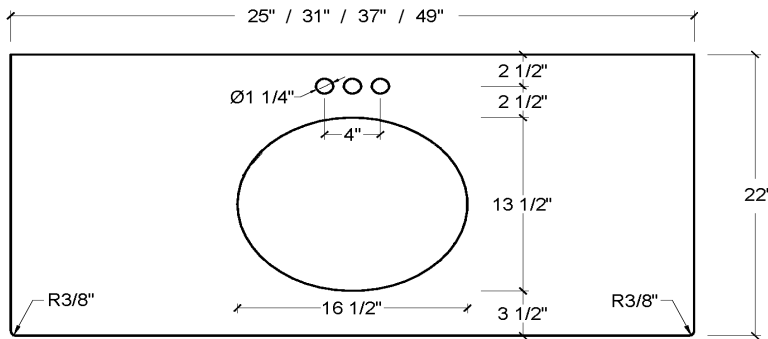

## Specifications

- Material Content:** Granite & Vitreous China bowl
- Back splash:** Included
- Color:** Black Pearl
- Faucet Holes:** 3 holes, 4" center mount
- Accessory:** Side Splash Sold Separately P# 553297

## Dimensions

## Order Codes & Finishes/Colors

25"x22"	553248
31"x22"	553255
37"x22"	553263
49"x22"	553271

**Type:**

**Job:**

**Order Code:**

**Approvals:**

Design House reserves the right to make changes in materials, specifications & models at any time. Design House also reserves the right to discontinue product without notice or obligation.