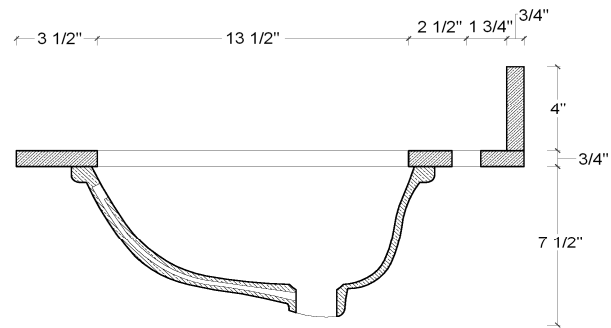

## Specifications

- Material Content:** Granite & Vitreous China bowl
- Back splash:** Included
- Color:** Black Pearl
- Faucet Holes:** 3 holes, 4" center mount
- Accessory:** Side Splash Sold Separately P# 553297

## Dimensions