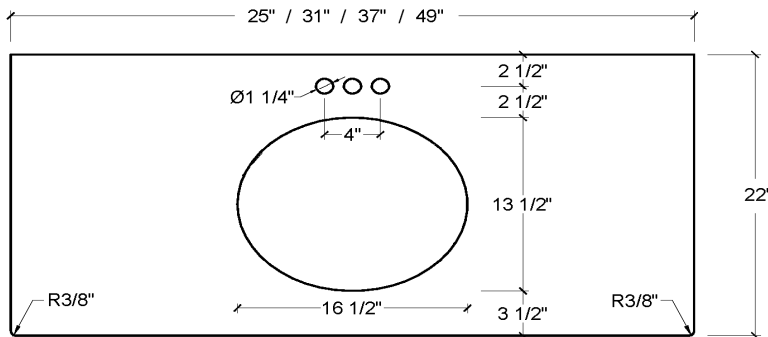

Black Pearl Granite Vanity Top

Specifications

- Material Content:** Granite & Vitreous China bowl
- Back splash:** Included
- Color:** Black Pearl
- Faucet Holes:** 3 holes, 4" center mount
- Accessory:** Side Splash Sold Separately P# 553297

Dimensions

Warranty & Compliances

- Warranty** 1 Year Limited Warranty
- cUPC** Bowl is compliant

Order Codes & Finishes/Colors

25"x22"	553248
31"x22"	553255
37"x22"	553263
49"x22"	553271

Type:

Job:

Order Code: