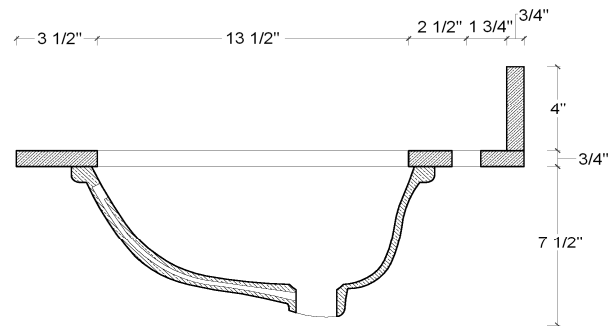

Black Pearl Granite Vanity Top

Specifications

- Material Content:** Granite & Vitreous China bowl
- Back splash:** Included
- Color:** Black Pearl
- Faucet Holes:** 3 holes, 4" center mount
- Accessory:** Side Splash Sold Separately P# 553297

Dimensions

Warranty & Compliances

- Warranty** 1 Year Limited Warranty
- cUPC** Bowl is compliant

Order Codes & Finishes/Colors

25"x22"	553248
31"x22"	553255
37"x22"	553263
49"x22"	553271

Type:

Job:

Order Code: