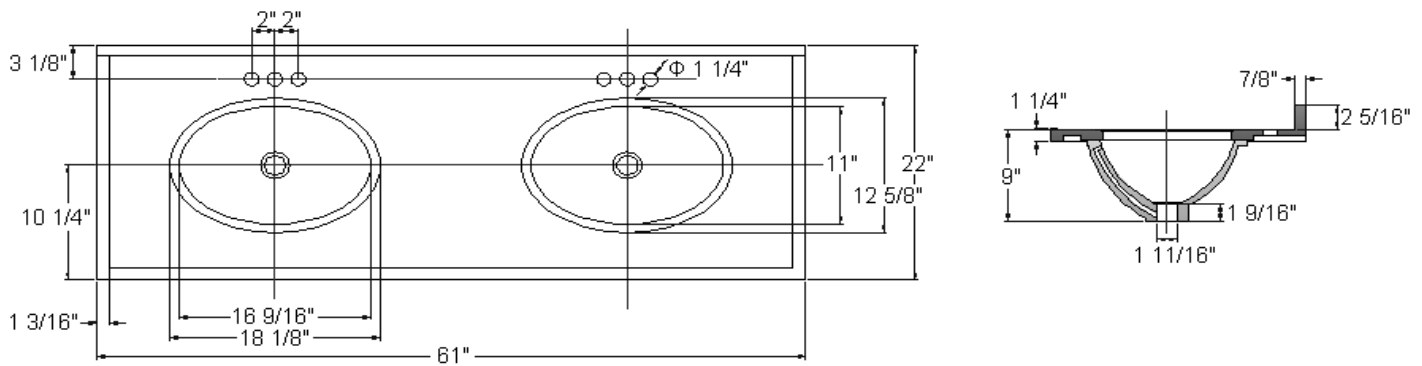

61" x 22" Solid Surface Double Bowl Vanity Top (Aurora)

Specifications

- Material Content:** Solid Surface & Double Bowl Vitreous China Bowl
- Back splash:** 2" Integrated
- Color:** Aurora
- Faucet Holes:** 3 holes, 4" center mount
- Accessory:** Side Splash sold separately
P# 553230

Dimensions

Warranty & Compliances

- Warranty:** 5 Year Limited Warranty
- cUPC:** Complaint
- CSA:** Complaint
- ANSI:** ANSI Z124.3 complaint

Order Codes & Finishes/Colors

View Box
Aurora 61" x 22" 553214