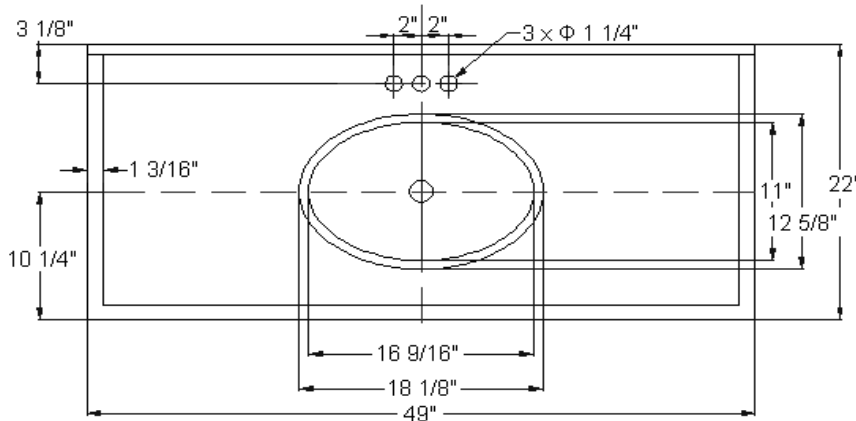

49" x 22" Solid Surface Vanity Top (Aurora)

Specifications

Material Content:	Solid Surface & Vitreous China Bowl
Back splash:	2" Integrated
Color:	Aurora
Faucet Holes:	3 holes, 4" center mount
Accessory:	Side Splash sold separately P# 553230

Dimensions

Warranty & Compliances

Warranty	5 Year Limited Warranty
cUPC	Complaint
CSA	Complaint
ANSI	ANSI Z124.3 complaint

Order Codes & Finishes/Colors

	View Box
Aurora 49" x 22"	553206

Type:
Job:
Order Code:
Approvals: