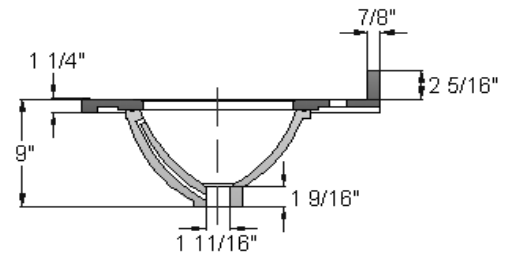

49" x 22" Solid Surface Vanity Top (Aurora)

Specifications

Material Content:	Solid Surface & Vitreous China Bowl
Back splash:	2" Integrated
Color:	Aurora
Faucet Holes:	3 holes, 4" center mount
Accessory:	Side Splash sold separately P# 553230

Dimensions

Warranty & Compliances

Warranty	5 Year Limited Warranty
cUPC	Complaint
CSA	Complaint
ANSI	ANSI Z124.3 complaint

Order Codes & Finishes/Colors

	View Box
Aurora 49" x 22"	553206

Type:
Job:
Order Code:
Approvals: