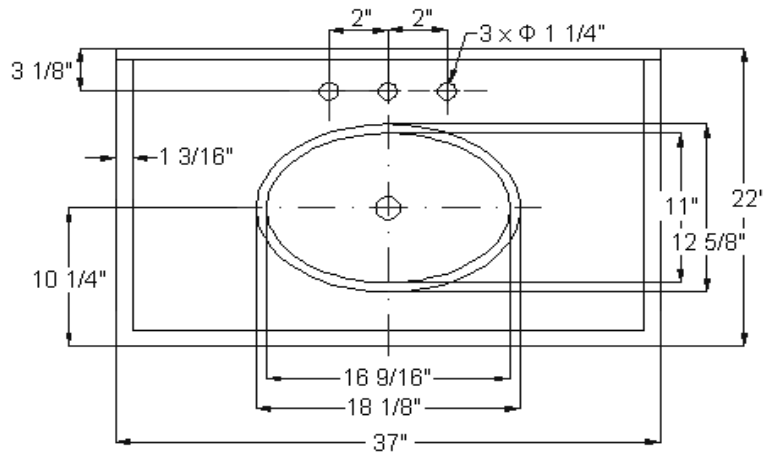

37" x 22" Solid Surface Vanity Top (Aurora)

Specifications

Material Content:	Solid Surface & Vitreous China Bowl
Back splash:	2" Integrated
Color:	Aurora
Faucet Holes:	3 holes, 4" center mount
Accessory:	Side Splash sold separately P# 553230

Dimensions

Warranty & Compliances

Warranty	5 Year Limited Warranty
cUPC	Complaint
CSA	Complaint
ANSI	ANSI Z124.3 complaint

Order Codes & Finishes/Colors

	Sleeve Pack
Aurora 37" x 22"	553198

Type:
Job:
Order Code:
Approvals: