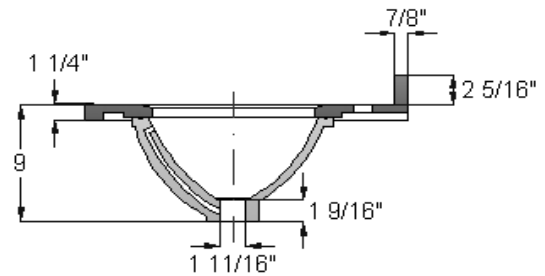

37" x 22" Solid Surface Vanity Top (Aurora)

Specifications

Material Content:	Solid Surface & Vitreous China Bowl
Back splash:	2" Integrated
Color:	Aurora
Faucet Holes:	3 holes, 4" center mount
Accessory:	Side Splash sold separately P# 553230

Dimensions

Warranty & Compliances

Warranty	5 Year Limited Warranty
cUPC	Complaint
CSA	Complaint
ANSI	ANSI Z124.3 complaint

Order Codes & Finishes/Colors

	Sleeve Pack
Aurora 37" x 22"	553198

Type:
Job:
Order Code:
Approvals: