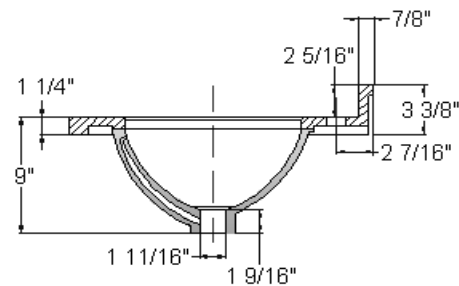

37" x 19" Solid Surface Vanity Top (Aurora)

Specifications

Material Content:	Solid Surface & Vitreous China Bowl
Back splash:	2" Integrated
Color:	Aurora
Faucet Holes:	3 holes, 4" center mount
Accessory:	Side Splash sold separately P# 553222

Dimensions

Warranty & Compliances

Warranty	5 Year Limited Warranty
cUPC	Compliant
CSA	Compliant
ANSI	ANSI Z124.3 compliant

Order Codes & Finishes/Colors

View Box	
Aurora 37" x 19"	553180

Type:
Job:
Order Code:
Approvals: