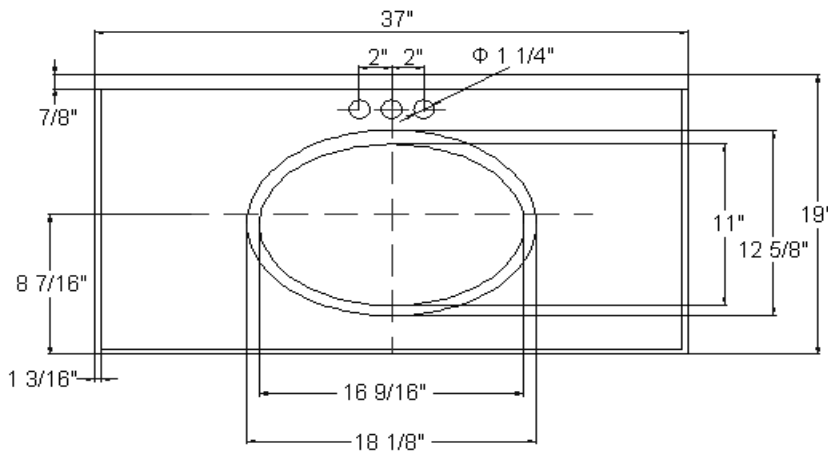

37" x 19" Solid Surface Vanity Top (Aurora)

Specifications

Material Content:	Solid Surface & Vitreous China Bowl
Back splash:	2" Integrated
Color:	Aurora
Faucet Holes:	3 holes, 4" center mount
Accessory:	Side Splash sold separately P# 553222

Dimensions

Warranty & Compliances

Warranty	5 Year Limited Warranty
cUPC	Compliant
CSA	Compliant
ANSI	ANSI Z124.3 compliant

Order Codes & Finishes/Colors

View Box	
Aurora 37" x 19"	553180

Type:
Job:
Order Code:
Approvals: