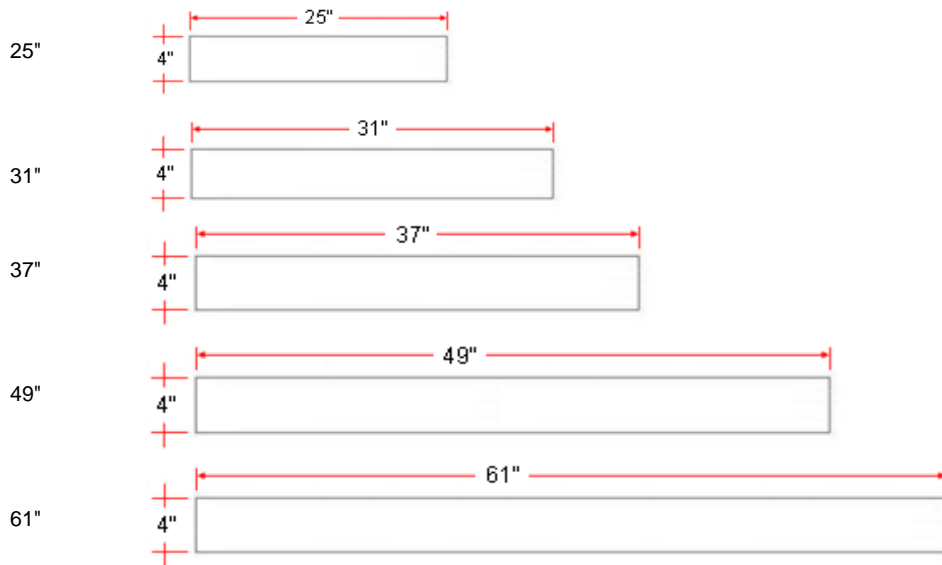

Back Splash - Granite

Specifications

Material Content: Granite
Length: 25" / 31" / 37" / 49" / 61"
Granite Color: Tropical Brown
 Venetian Gold
 Golden Sand
 Uba Tuba

Dimensions

Warranty & Compliances

Warranty 1 Year Limited Warranty

Order Codes & Finishes/Colors

	25"	31"	37"	49"	61"
Tropical Brown	552869	552901	552943	552984	553024
Venetian Gold	552877	552919	552950	552992	553032
Golden Sand	552885	552927	552968	553008	553040
Uba Tuba	552893	552935	552976	553016	553057