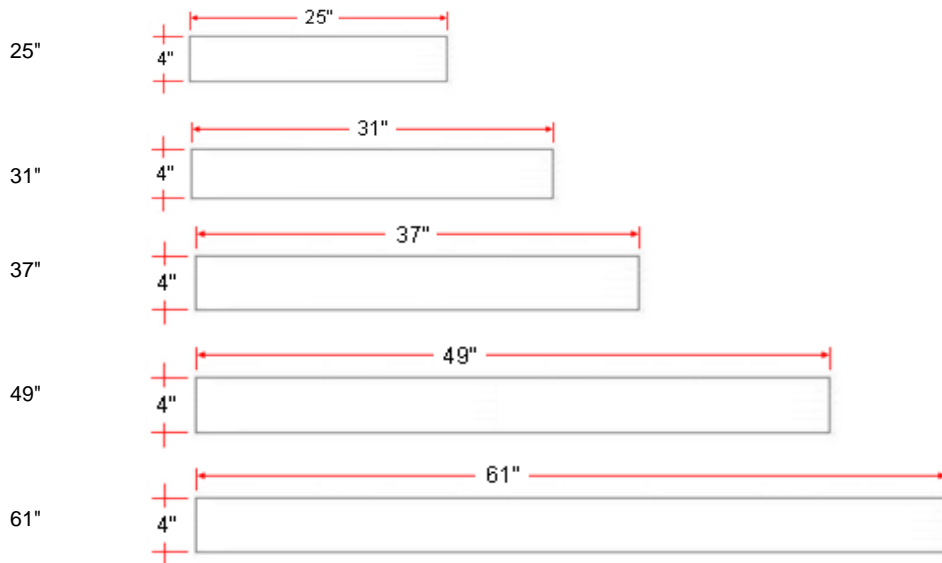

Back Splash - Granite

Specifications

Material Content: Granite
Length: 25" / 31" / 37" / 49" / 61"
Granite Color: Tropical Brown
 Venetian Gold
 Golden Sand
 Uba Tuba

Dimensions

Warranty & Compliances

Warranty 1 Year Limited Warranty

Order Codes & Finishes/Colors

	25"	31"	37"	49"	61"
Tropical Brown	552869	552901	552943	552984	553024
Venetian Gold	552877	552919	552950	552992	553032
Golden Sand	552885	552927	552968	553008	553040
Uba Tuba	552893	552935	552976	553016	553057