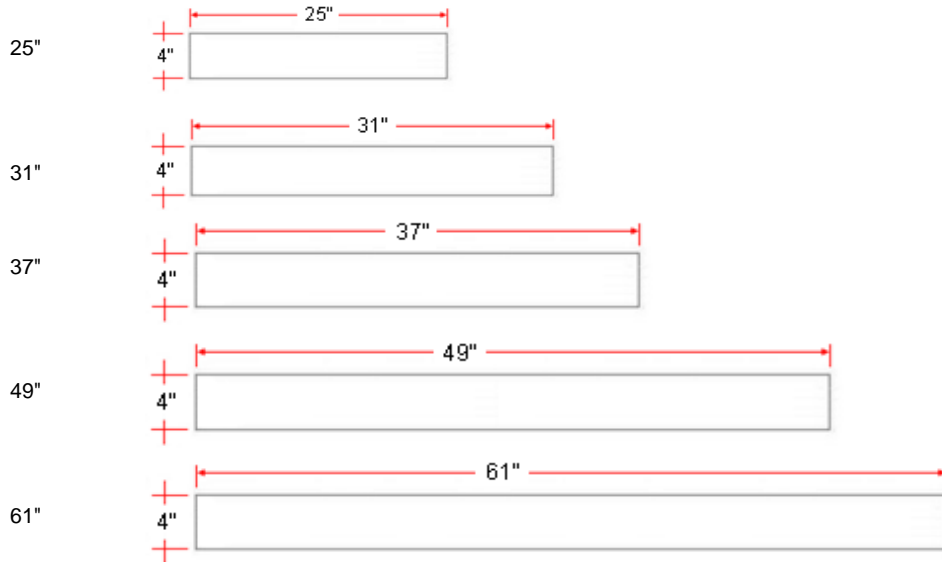

Back Splash - Granite

Specifications

Material Content: Granite
Length: 25" / 31" / 37" / 49" / 61"
Granite Color: Tropical Brown
 Venetian Gold
 Golden Sand
 Uba Tuba

Dimensions

Warranty & Compliances

Warranty 1 Year Limited Warranty

Order Codes & Finishes/Colors

	25"	31"	37"	49"	61"
Tropical Brown	552869	552901	552943	552984	553024
Venetian Gold	552877	552919	552950	552992	553032
Golden Sand	552885	552927	552968	553008	553040
Uba Tuba	552893	552935	552976	553016	553057