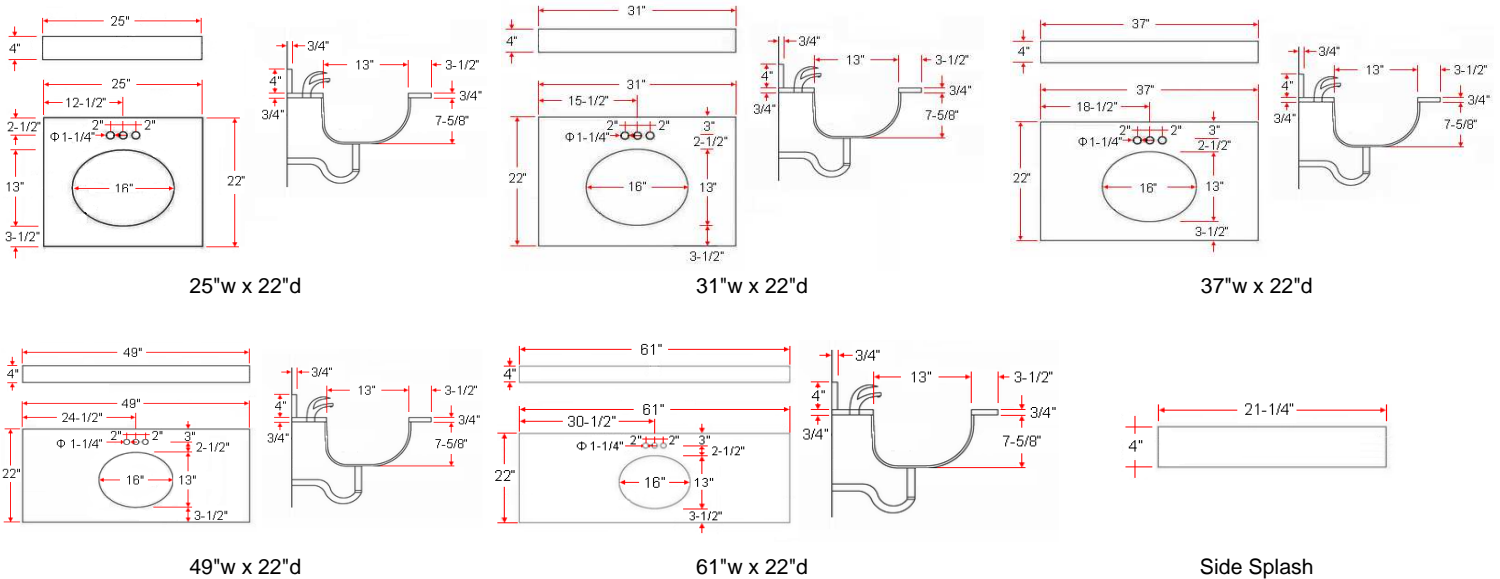

## Specifications

- Material Content:** Granite and vitreous china bowl
- Back splash:** included
- Granite Color:** Uba Tuba
- Faucet Holes:** Pre-drilled 4" center mount
- Accessory:** Side splash sold separately

## Dimensions

## Order Codes & Finishes/Colors

- 25" w x 22" d:** 552521
- 31" w x 22" d:** 552539
- 37" w x 22" d:** 552547
- 49" w x 22" d:** 552554
- 61" w x 22" d:** 552562

**Side Splash:** 552570

**Type:**

**Job:**